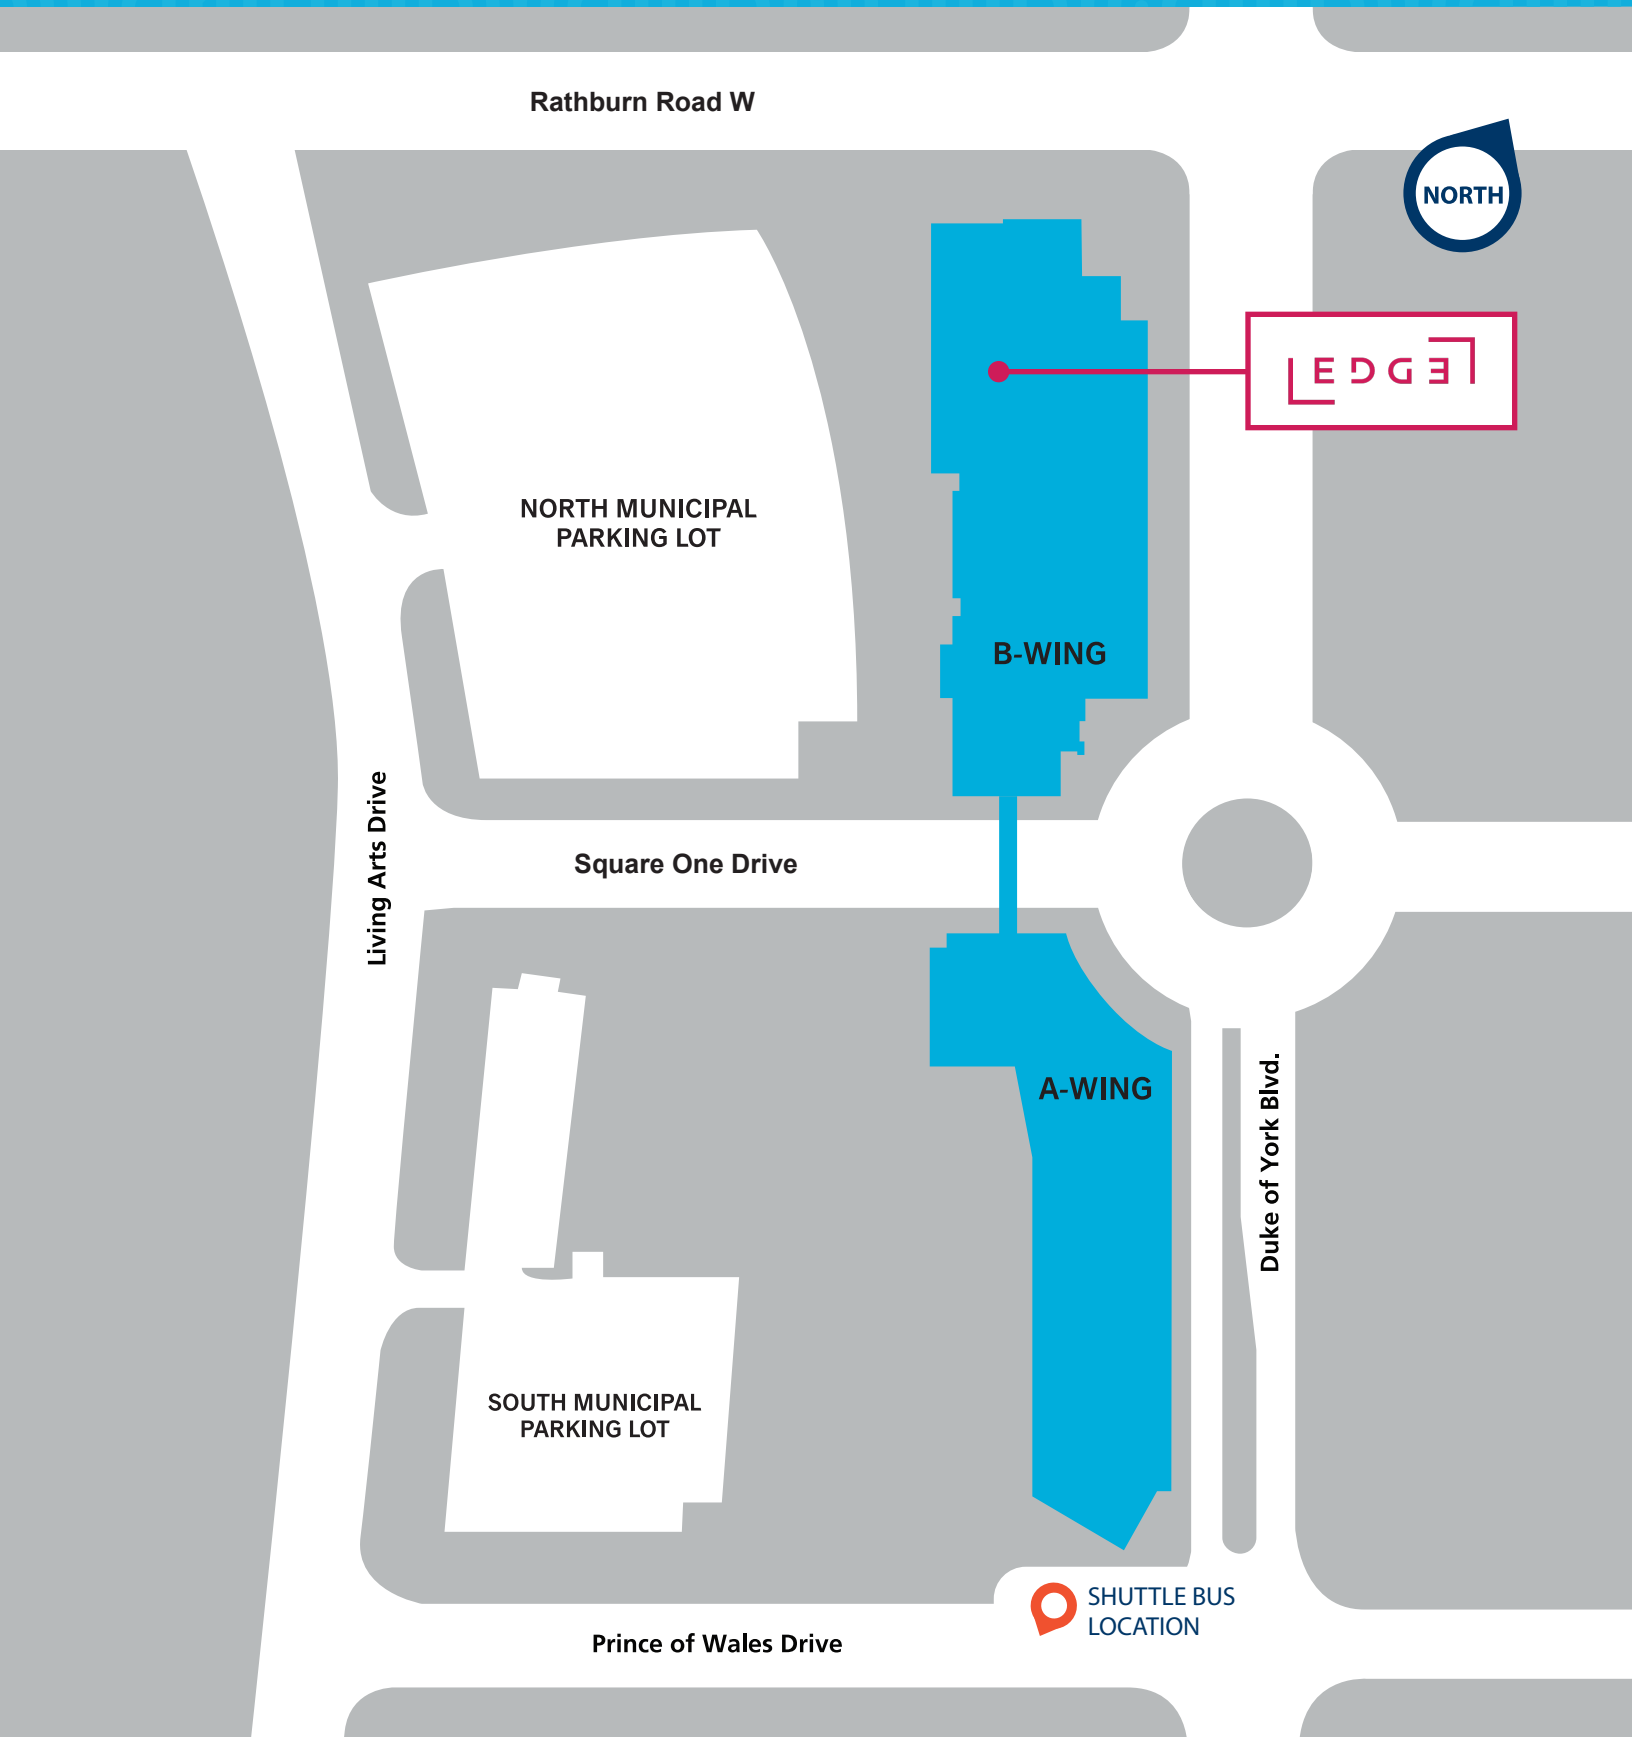

Sheridan

Hazel McCallion Campus Building and Parking Locations

Rathburn Road W

NORTH MUNICIPAL
PARKING LOT

B-WING

Living Arts Drive

Square One Drive

A-WING

Duke of York Blvd.

SOUTH MUNICIPAL
PARKING LOT

Prince of Wales Drive